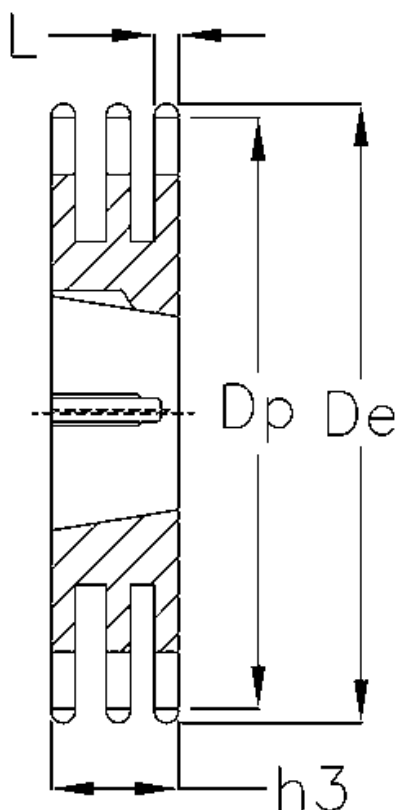

Article number: 616033003021

Description: Taperbored sprocket 06 B-3 Z=21 triplex  
for bushing 1008

## Measures

Bush = 1008  
C = 1  
Chain = -  
Chain size = 3/8" x 7/32"  
De = 68  
Dp = 63.91  
H = 25.6  
h3 = 25.6

Material = Stål  
Number of teeth = 21